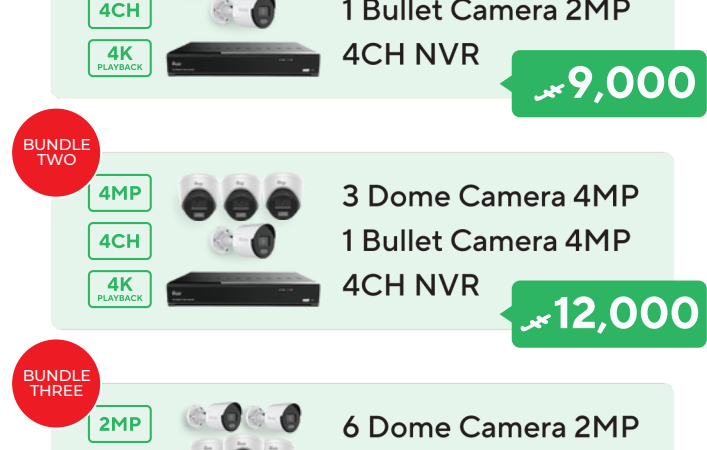

AI-Driven Insights

- Heat map visualization
- Attendance reports via face detection
- Visitor trend analysis

Promo Bundles

Exclusive Launch Bundles with everything you need for instant protection. Comes with **FREE HDD & 1 Year Warranty**.

LIMITED TIME ONLY

FREE

WITH EACH BUNDLE

WARRANTY

2 YEAR

1 YEAR WARRANTY

1TB WD Purple Surveillance HDD

Prices inclusive of GST

BUNDLE ONE	2MP 4CH 4K PLAYBACK	3 Dome Camera 2MP 1 Bullet Camera 2MP 4CH NVR	9,000
BUNDLE TWO	4MP 4CH 4K PLAYBACK	3 Dome Camera 4MP 1 Bullet Camera 4MP 4CH NVR	12,000
BUNDLE THREE	2MP 8CH 4K PLAYBACK	6 Dome Camera 2MP 2 Bullet Camera 2MP 8CH NVR	14,500
BUNDLE FOUR	4MP 8CH 4K PLAYBACK	6 Dome Camera 4MP 2 Bullet Camera 4MP 8CH NVR	16,000

Note: Feature availability depends on the supported camera model.

Specific Use Cases & Functions

Perimeter Protection
Securing the boundaries of properties & facilities

Incident Detection
Identifying & responding to security incidents

Traffic Management
Monitoring traffic flow & vehicle movement

Access Control
Identifying & managing entry/exit points to control access & monitor attendance

Intrusion Detection
Identifying unauthorized access or movement in specific areas

Surveillance
Video monitoring & recording

People Counting
Tracking the number of people in a specific area

Remote Monitoring
Viewing live or recorded footage from remote locations

Industries & Sectors

Buildings: Residential buildings, Commercial spaces & Public facilities

Education: Schools, Universities & Other educational institutions

Retail: Stores, Supermarkets & Shopping malls.

Logistics: Warehouses, Distribution centers & Shipping docks

Transportation: Bus stops, Airports & Ferry Terminals

Healthcare: Hospitals & Clinics

Secure your home, office or business property with Next-Generation AI Surveillance that detects, tracks & alerts you before threats become problems.

In today's fast-moving world, staying ahead of security threats is crucial. Our next-generation AI surveillance systems go beyond traditional CCTV by detecting, tracking, and alerting you in real time—keeping your home, office, or business protected before threats become problems.