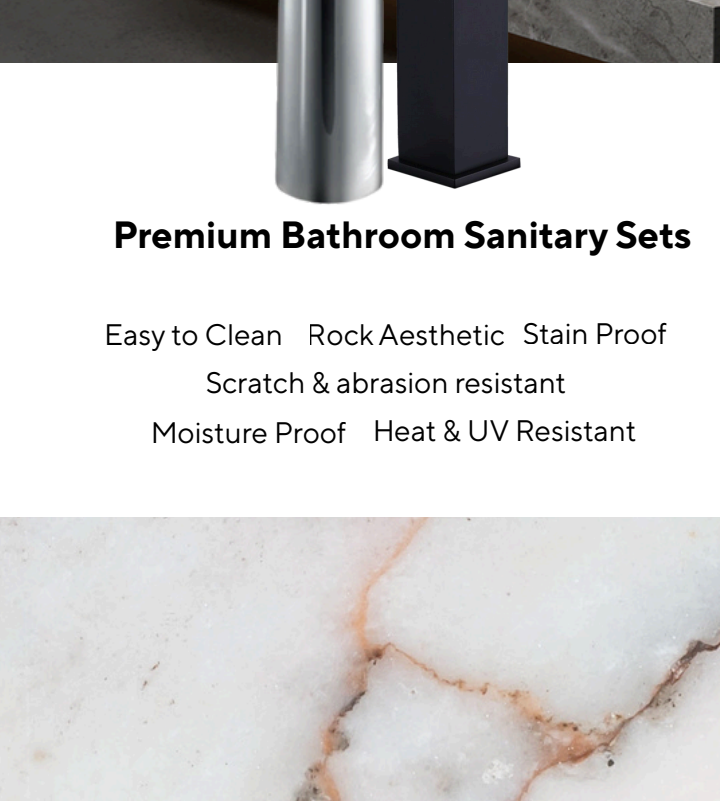

Powered by

Where Style Meets Lasting Performance

What's Included?

- Upper Cabinet with Seamless Sintered Stone Wash Basin
- Sintered Stone Down Shelf with storage space for bathroom essentials.
- Support installation bracket.
- High Quality LED Smart Mirror with 3 color lighting.
- Basin Tap with smooth water flow.
- Basin Pop-Up Stopper for a stylish waste system.
- Basin Bottle Trap as a drainage solution.

Additional

Smart Mirror

- Warm, Neutral & Cool white light
- Time & Room Temperature
- Touch Controlled

Faucet

- Black & Chrome Brass Finish
- Easy Installation

Automatic Sensor Faucet

- Contactless & Hygienic
- Chrome Brass Finish

Available Dimensions

Upper Cabinet with Basin: 600 × 500 × 200 mm

Down Shelf: 600 × 500 × 100 mm

LED Mirror: 600 × 800 mm

Upper Cabinet with Basin: 800 × 500 × 200 mm

Down Shelf: 800 × 500 × 100 mm

LED Mirror : 800 × 600 mm

Upper Cabinet with Basin: 1000 × 500 × 200 mm

Down Shelf: 1000 × 500 × 100 mm

LED Mirror : 1000 × 600 mm

VISIT US AT OUR SHOWROOM TO SEE MORE OPTIONS

READY FOR PRE-ORDER!

Premium Bathroom Sanitary Sets

- Easy to Clean
- Rock Aesthetic
- Stain Proof
- Scratch & abrasion resistant
- Moisture Proof
- Heat & UV Resistant