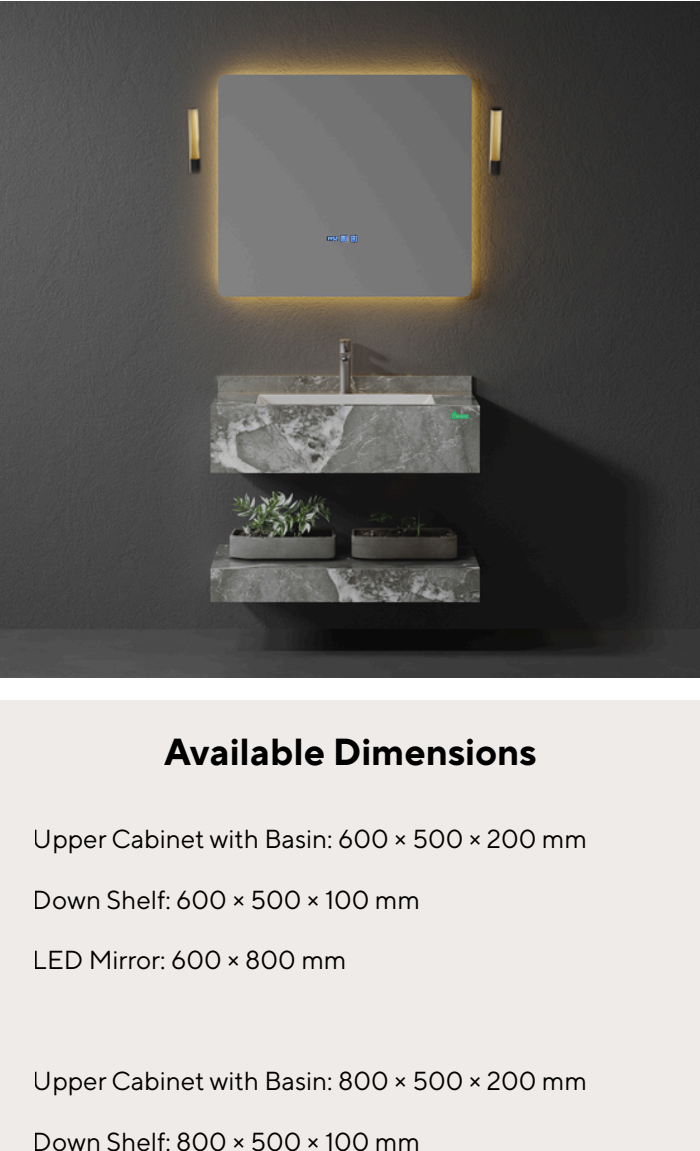

Available in various designs

Why Choose Improve WashBasin?

The Improve WashBasin combines timeless modern design with the versatility to suit both classic and contemporary bathrooms. Crafted to last, it offers strength, durability, and reliable performance for years to come. Its low-maintenance surface ensures it always looks brand new, while a variety of sizes and colors lets you choose the perfect fit for your style and space.