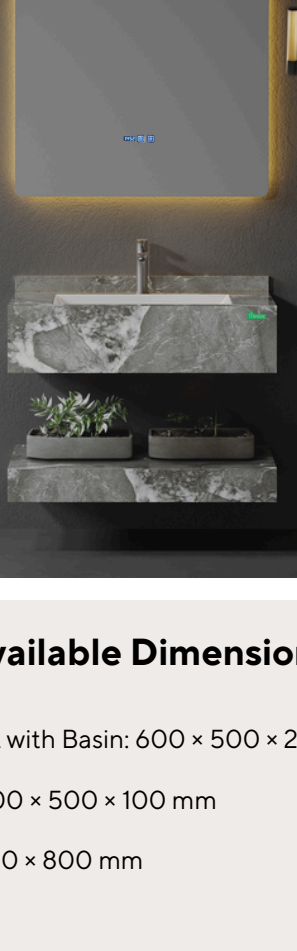

Powered by

Where Style Meets Lasting Performance

What's Included?

- Upper Cabinet with Seamless Sintered Stone Wash Basin
- Sintered Stone Down Shelf with storage space for bathroom essentials.
- Support installation bracket.
- High Quality LED Smart Mirror with 3 color lighting.
- Basin Tap with smooth water flow.
- Basin Pop-Up Stopper for a stylish waste system.
- Basin Bottle Trap as a drainage solution.

Additional

Smart Mirror

- Warm, Neutral & Cool white light
- Time & Room Temperature
- Touch Controlled

Faucet

- Black & Chrome Brass Finish
- Easy Installation

Automatic Sensor Faucet

- Contactless & Hygienic
- Chrome Brass Finish

Available Dimensions

Upper Cabinet with Basin: 600 × 500 × 200 mm

Down Shelf: 600 × 500 × 100 mm

LED Mirror: 600 × 800 mm

Upper Cabinet with Basin: 800 × 500 × 200 mm

Down Shelf: 800 × 500 × 100 mm

LED Mirror : 800 × 600 mm

Upper Cabinet with Basin: 1000 × 500 × 200 mm

Down Shelf: 1000 × 500 × 100 mm

LED Mirror : 1000 × 600 mm

VISIT US AT OUR SHOWROOM TO SEE MORE OPTIONS

READY FOR PRE-ORDER!

Premium Bathroom Sanitary Sets

- Easy to Clean
- Rock Aesthetic
- Stain Proof
- Scratch & abrasion resistant
- Moisture Proof
- Heat & UV Resistant