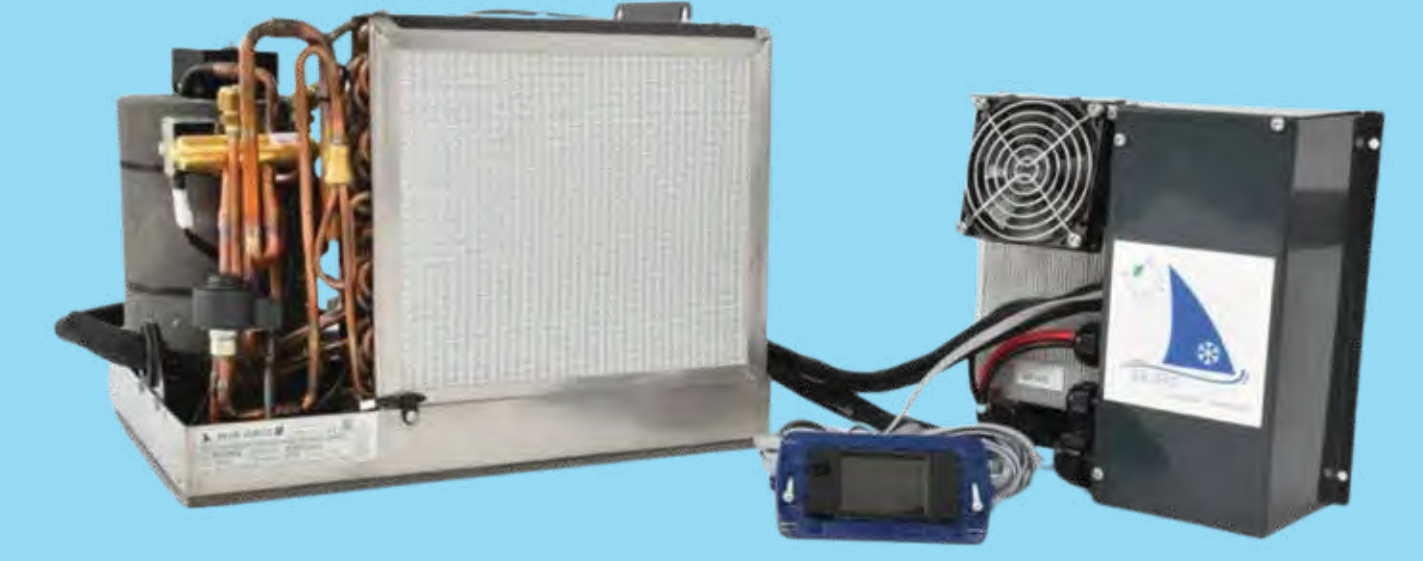

Dependable Power and Performance
Compact Design
Economical Fuel Use

APPLICATION V12 MARINE ENGINE

Light Duty :730 - 1800 HP
Medium Duty :560 - 1400 HP
Heavy Duty :381 - 1000 HP

INDUSTRIAL GENSETS

Prime Power : 310 - 930 KVA
Standby Power : 350 - 1040 KVA

- Built for Long Life
- Reliable Performance
- Fuel Efficiency

JOHN DEERE

Marine Diesel Generator Driven
Ranges: 61 - 416 kW
Tier 3 Certified
61-416 kW
Tier 2 Certified
40-416 kW
Non-Emissions Certified
40-115 kW

MARINE START BATTERY

Available sizes are 80AH, 100AH, 120AH, 150AH, 200AH

The Pipe Repair Experts

Versatile Solutions for Leak-Free, Durable Pipelines

MARINE AIR CONDITIONS

Variable speed self contained marine air-conditioners which operates on direct current.