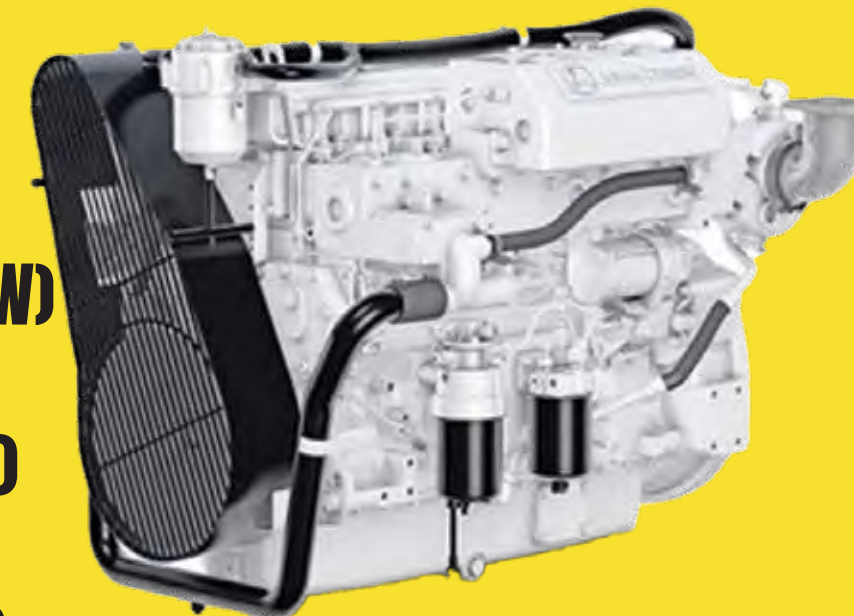

Dependable Power and Performance
Compact Design
Economical Fuel Use

APPLICATION V12 MARINE ENGINE

Light Duty :730 - 1800 HP
Medium Duty :560 - 1400 HP
Heavy Duty :381 - 1000 HP

INDUSTRIAL GENSETS

Prime Power : 310 - 930 KVA
Standby Power : 350 - 1040 KVA

- Built for Long Life
- Reliable Performance
- Fuel Efficiency

JOHN DEERE

Marine Diesel Generator Driven
Ranges: 61 - 416 kW
Tier 3 Certified
61-416 kW
Tier 2 Certified
40-416 kW
Non-Emissions Certified
40-115 kW

Marine Diesel Engine

Ranges: 75 - 750 HP
Tier 3 Certified
160-650 HP (119-559 kW)
Tier 2 Certified
80-750 HP (60-559 kW)
Non-Emissions Certified
75-225 HP (56-168 kW)

2 YEAR WARRANTY

DURABLE

HIGH PERFORMANCE AUDIO