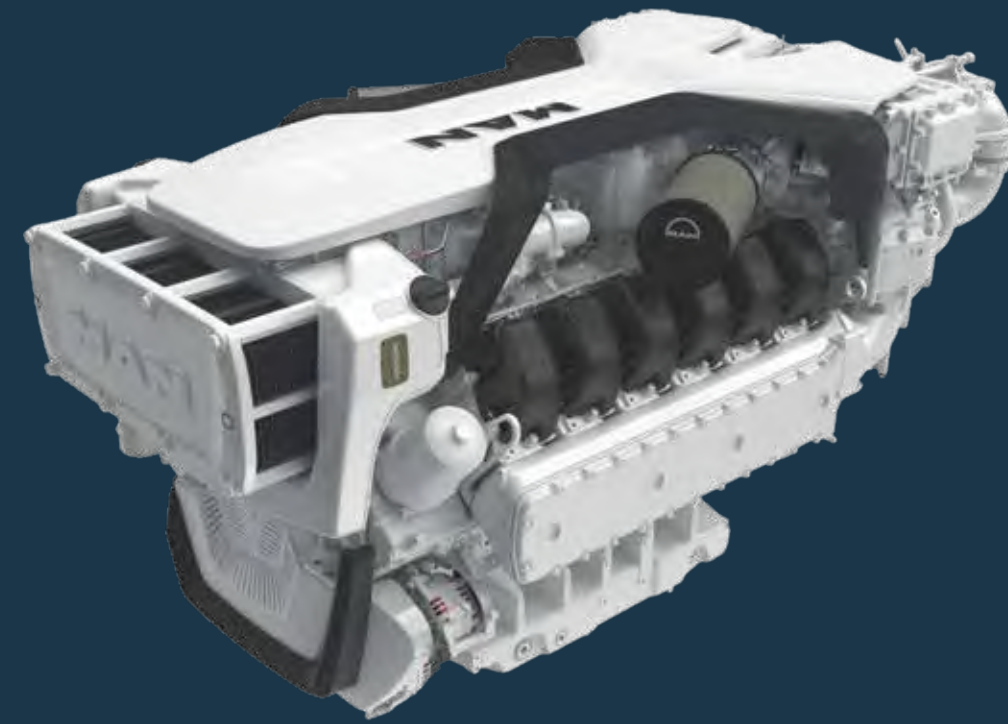

Dependable Power and Performance
Compact Design
Economical Fuel Use

APPLICATION V12 MARINE ENGINE

Light Duty :730 - 1800 HP
Medium Duty :560 - 1400 HP
Heavy Duty :381 - 1000 HP

INDUSTRIAL GENSETS

Prime Power : 310 - 930 KVA
Standby Power : 350 - 1040 KVA

- Built for Long Life
- Reliable Performance
- Fuel Efficiency

JOHN DEERE

Marine Diesel Generator Driven
Ranges: 61 - 416 kW
Tier 3 Certified
61-416 kW
Tier 2 Certified
40-416 kW
Non-Emissions Certified
40-115 kW

Marine Diesel Engine

Ranges: 75 - 750 HP
Tier 3 Certified
160-650 HP (119-559 kW)
Tier 2 Certified
80-750 HP (60-559 kW)
Non-Emissions Certified
75-225 HP (56-168 kW)

2 YEAR WARRANTY

DURABLE

HIGH PERFORMANCE AUDIO