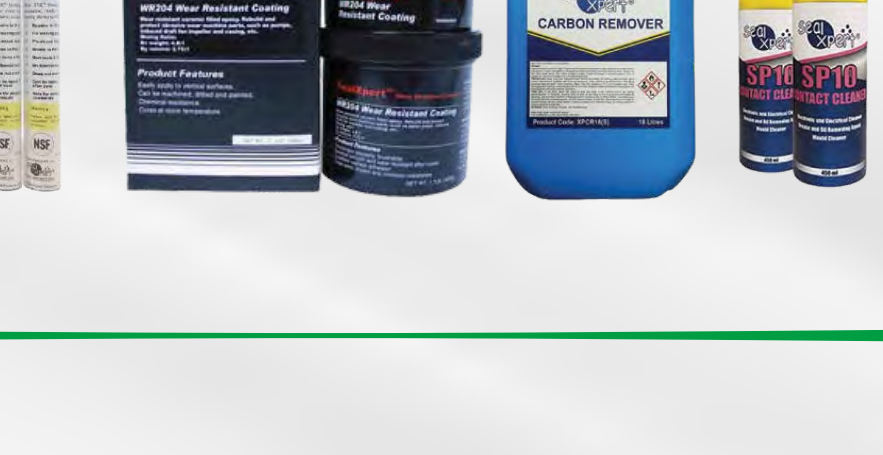

Includes a variety of professional hand tools such as socket, impact sockets, bits, wrenches, screwdrivers and many more.

Force tools also comes in various sets and in trolleys.

Includes a variety of marine accessories as sea strainers, elbows, valves, brass fittings, and many more

MAINTENANCE FREE
DURABLE & RELIABLE
1 YEAR WARRANTY

MARINESTART BATTERY

Available sizes are 80AH, 100AH, 120AH, 150AH, 200AH

The Pipe Repair Experts
Versatile Solutions for Leak-Free, Durable Pipelines

OUR SOLUTIONS INCLUDES